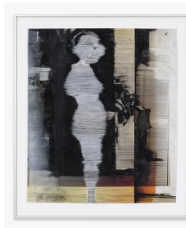

Frame: 70 x 55 cm / 27 ½ x 21 ½ in

(ELKE00009)

Eli Keszler

Woman 3, 2026

Pastel, colored pencil, acrylic, mud, pine wood and graphite on paper

61 x 45.7 cm / 24 x 18 in

Frame: 70 x 55 cm / 27 ½ x 21 ½ in

(ELKE00001)

50.8 x 45.7 cm / 20 x 18 in

Frame: 61 x 56 cm / 24 x 22 in

(ELKE00006)

Eli Keszler

Man 1, 2026

Pastel, acrylic, colored pencil and graphite on paper

61 x 45.7 cm / 24 x 18 in

Frame: 70 x 55 cm / 27 ½ x 21 ½ in

(ELKE00003)

Eli Keszler

Woman 2, 2026

Pastel, colored pencil, acrylic, leaves, dirt and graphite on paper

91.4 x 61 cm / 36 x 24 in

Frame: 100 x 70 cm / 39 ½ x 27 ½ in

(ELKE00005)

Eli Keszler

Man 2, 2026

Pastel, acrylic, colored pencil and graphite on paper

61 x 51.4 cm / 24 x 20 ¼ in

Frame: 70 x 60 cm / 27 ½ x 23 ½ in

(ELKE00008)

Eli Keszler

Man 5, 2026

Pastel, acrylic, colored pencil, mud and graphite on paper